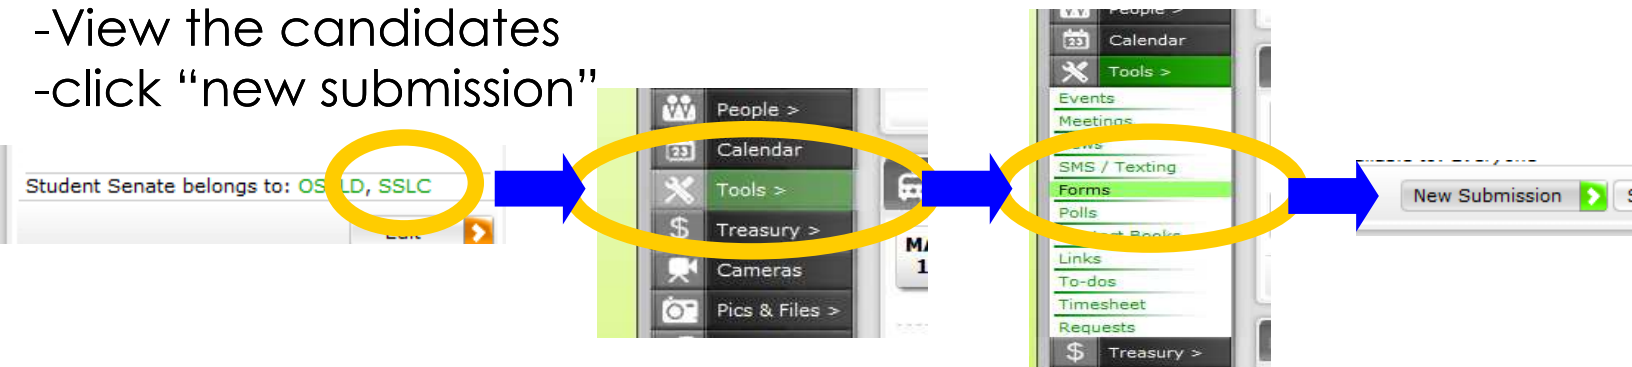

When?

March 18th-20th
on the SSLC's

OrgSync^{TM}
platform

Questions? email senate@lycoming.edu